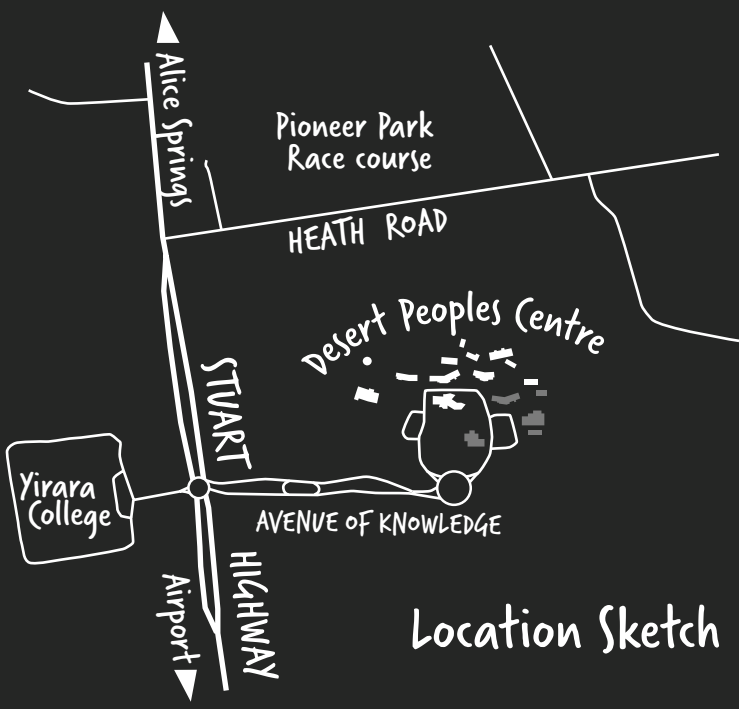

Desert Peoples Centre Campus

Service buildings

- F1.1 Irrante cafe
- F1.2 Function room
- F1.3 Student Services
- I1.1 Reception
- I1.2 ICT

Knowledge buildings

- K1 Administration
- K2 Seminar rooms
- K3 Conference room
- K4 Arts & Crafts
- K5 Conservation & Land Management Buildings

Well-being buildings

- W1 Administration
- W2.1 Science laboratory
- W2.2 Food and nutrition
- W3.1 Model clinic
- W3.2 Seminar room

Livihoods Buildings

- L2 Library

- Male toilets
- Female toilets
- Accessibility features available
- Student bus stop
- Parking

Location Sketch