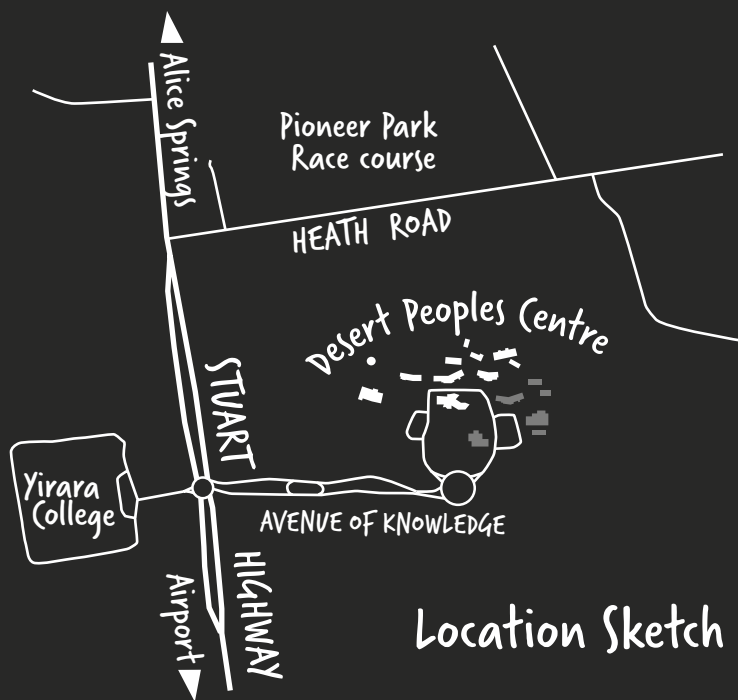

Desert Peoples Centre Campus

Service buildings

- F1.1 Irrarnte cafe
- F1.2 Function room
- F1.3 Reception/student services

Knowledge buildings

- K1 Administration
- K2 Seminar rooms
- K3 Conference room
- K4 Arts & crafts/ICT
- K5 Conservation & land management buildings

Well-being buildings

- W1 Library
- W2.1 Science laboratory
- W2.2 Food and nutrition
- W3.1 Model clinic
- W3.2 Seminar room

- Male toilets
- Female toilets
- Accessibility features available
- Student bus stop
- Parking

Location Sketch